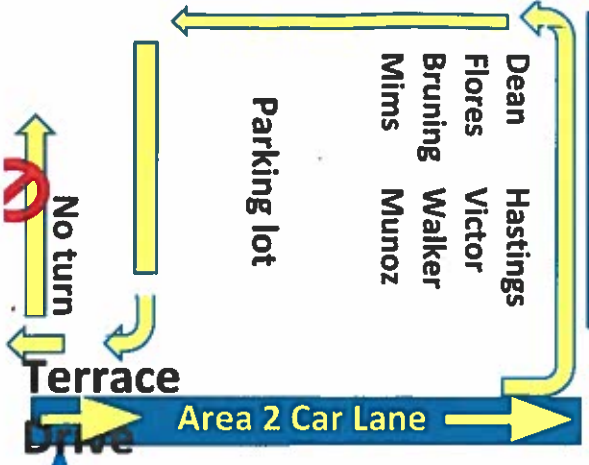

Area 3 Daycare PM/PPCD AM/PM

Neely Clark Gage-Hogg
Newsome Jackson

Daycare/
3 year old

Playground

Area 2
Enters from Terrace
Drive through the
neighborhood

Dean Hastings
Flores Victor
Bruning Walker
Mims Munoz

Parking lot

Cafeteria

Parents: Please do
not leave your car
during drop off and
pick up. Thank you.

Nurse
Main
Office

Main
Entrance

Library

Area 1

Love Dahmann
Torres
Wilson

Gym

Loya Miller
Mosley
Yarasi

Parking lot

Amber Lane

Area 1
Exit Left onto
Amber Lane Only

Hampton

Drop Off
7:15am - 7:40am

Pick Up
3pm - 3:15 pm

Check Out
Until 2:30pm
After 2:30, parents
will need to wait in
the car rider line to
pick up their child.

NO Drop Offs
before 7:15am

All Pick Ups
No later
than 3:15pm